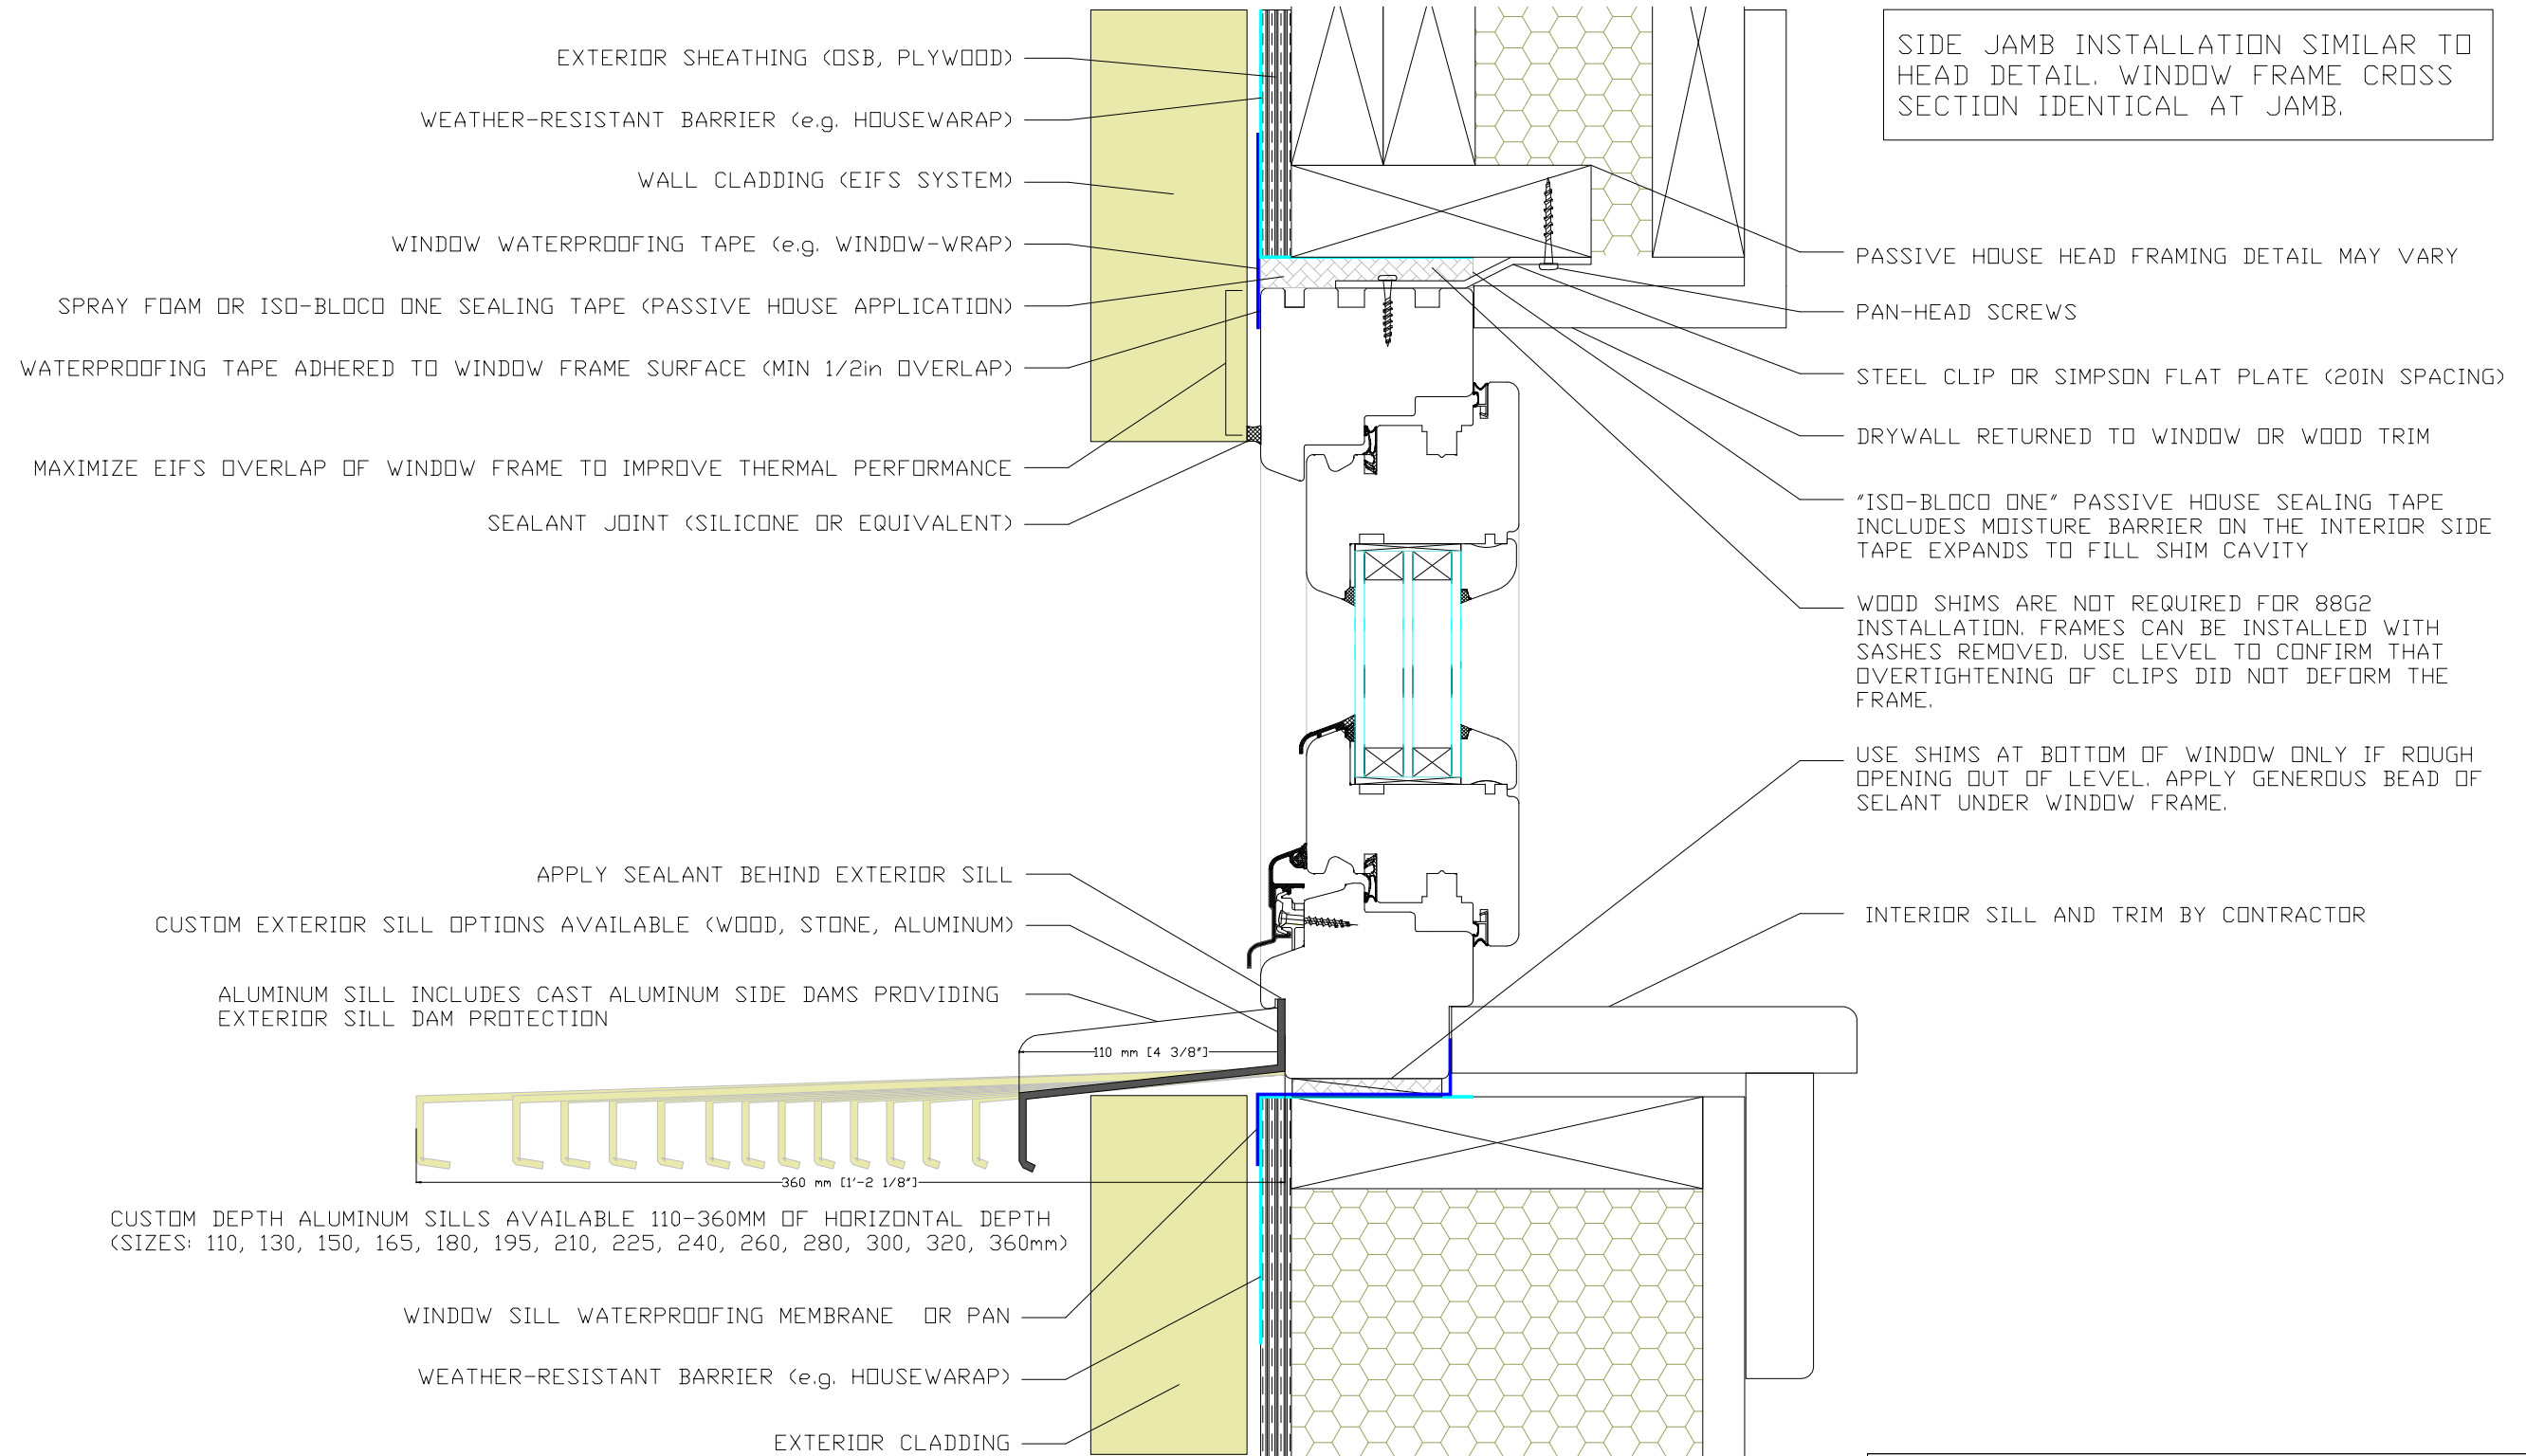

PASSIVE HOUSE INSTALLATION (EIFS CLADDING) AND WEATHERPROOFING DETAIL

Title		Makrowin 88G2 PASSIVE HOUSE INSTALLATION AND WEATHERPROOFING DETAILS		
Rev.		Scale	Dis. MUZILA	Date 01/2011
Checked				