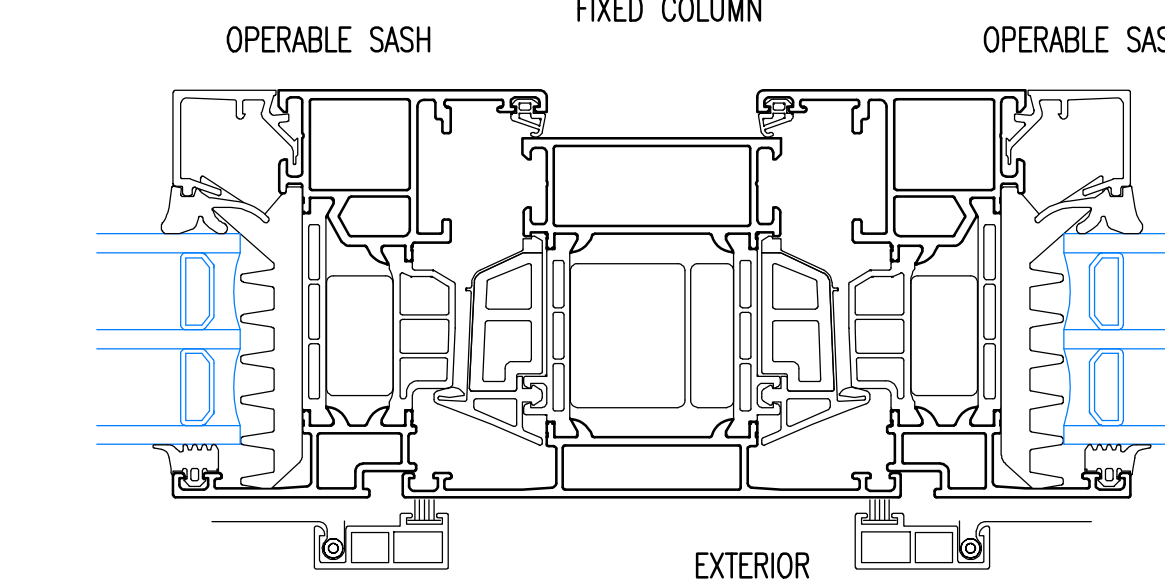

EXPANSION MULLION

HORIZONTAL SECTION
OPERABLE SASH - FIXED WINDOW MULLION
WITH EXPANSION ADAPTOR

HORIZONTAL SECTION
OPERABLE+OPERABLE WINDOW MULLION
WITH EXPANSION ADAPTOR

FIXED COLUMN MULLION

HORIZONTAL SECTION
OPERABLE SASH - FIXED WINDOW MULLION
(104MM WIDE COLUMN)

HORIZONTAL SECTION
FIXED+FIXED WINDOW MULLION
(104MM WIDE COLUMN)

HORIZONTAL SECTION
OPERABLE + OPERABLE WINDOW MULLION
(104MM WIDE COLUMN, 78MM WIDE SASH)

COMBINATION MULLION EXAMPLE

EXPANSION MULLION

FIXED CENTER MULLION