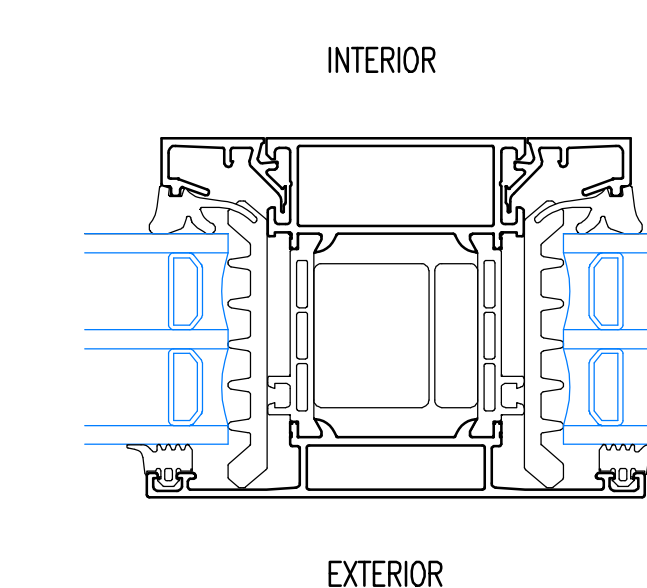

EXPANSION MULLION

HORIZONTAL SECTION
OPERABLE SASH - FIXED WINDOW MULLION
WITH EXPANSION ADAPTOR

HORIZONTAL SECTION
OPERABLE+OPERABLE WINDOW MULLION
WITH EXPANSION ADAPTOR

FIXED COLUMN MULLION

HORIZONTAL SECTION
OPERABLE SASH - FIXED WINDOW MULLION
(104MM WIDE COLUMN)

HORIZONTAL SECTION
FIXED+FIXED WINDOW MULLION
(104MM WIDE COLUMN)

HORIZONTAL SECTION
OPERABLE + OPERABLE WINDOW MULLION
(104MM WIDE COLUMN, 78MM WIDE SASH)

COMBINATION MULLION EXAMPLE

EXPANSION MULLION

FIXED CENTER MULLION