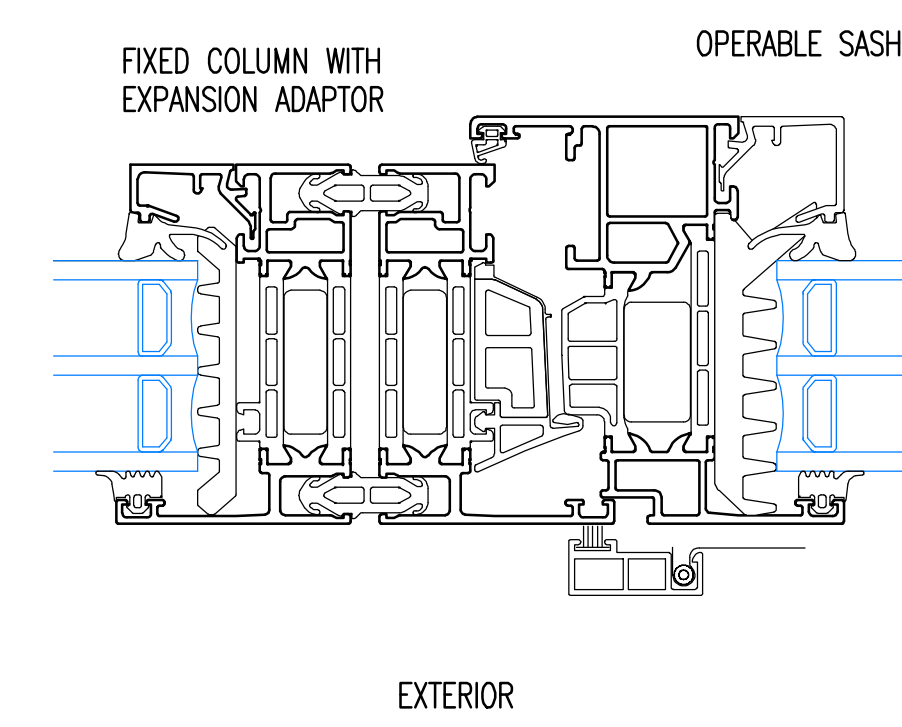

EXPANSION MULLION

HORIZONTAL SECTION
OPERABLE SASH - FIXED WINDOW MULLION
WITH EXPANSION ADAPTOR

HORIZONTAL SECTION
OPERABLE+OPERABLE WINDOW MULLION
WITH EXPANSION ADAPTOR

FIXED COLUMN MULLION

HORIZONTAL SECTION
OPERABLE SASH - FIXED WINDOW MULLION
(104MM WIDE COLUMN)

HORIZONTAL SECTION
FIXED+FIXED WINDOW MULLION
(104MM WIDE COLUMN)

HORIZONTAL SECTION
OPERABLE + OPERABLE WINDOW MULLION
(104MM WIDE COLUMN, 78MM WIDE SASH)

COMBINATION MULLION EXAMPLE

EXPANSION MULLION

FIXED CENTER MULLION