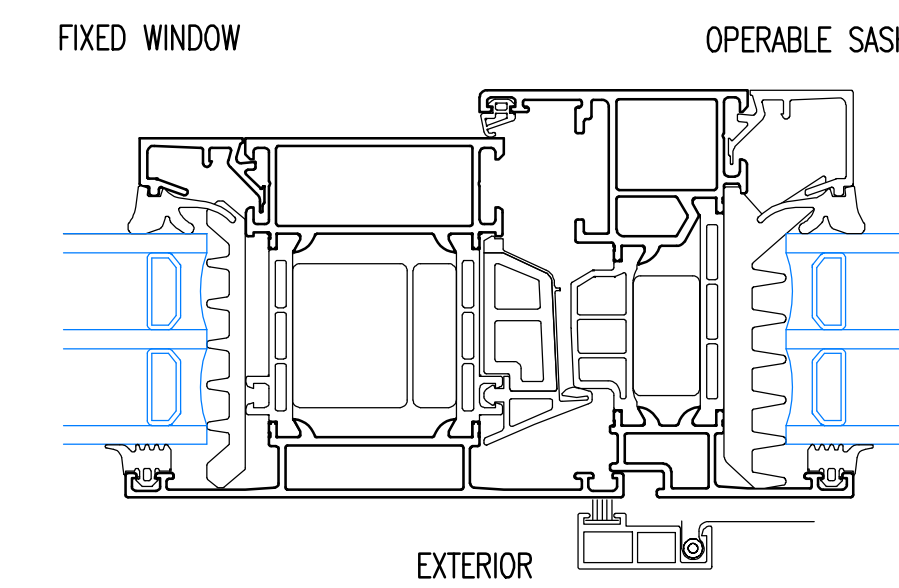

EXPANSION MULLION

HORIZONTAL SECTION
OPERABLE SASH - FIXED WINDOW MULLION
WITH EXPANSION ADAPTOR

HORIZONTAL SECTION
OPERABLE+OPERABLE WINDOW MULLION
WITH EXPANSION ADAPTOR

FIXED COLUMN MULLION

HORIZONTAL SECTION
OPERABLE SASH - FIXED WINDOW MULLION
(104MM WIDE COLUMN)

HORIZONTAL SECTION
FIXED+FIXED WINDOW MULLION
(104MM WIDE COLUMN)

HORIZONTAL SECTION
OPERABLE + OPERABLE WINDOW MULLION
(104MM WIDE COLUMN, 78MM WIDE SASH)

COMBINATION MULLION EXAMPLE

EXPANSION MULLION

FIXED CENTER MULLION