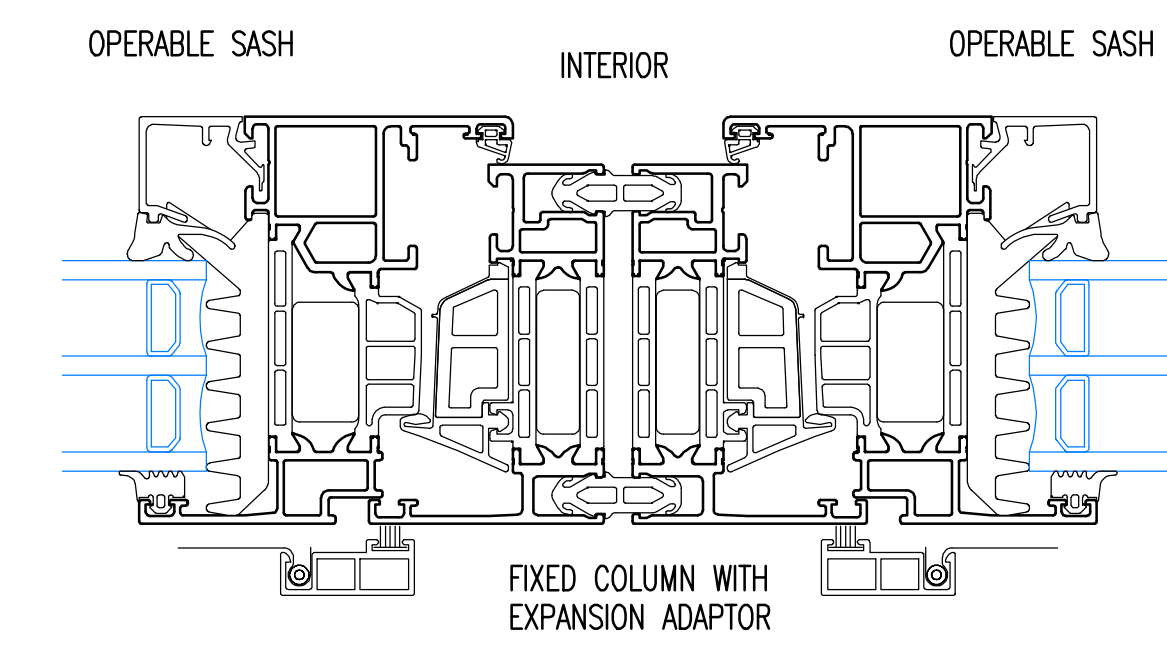

EXPANSION MULLION

HORIZONTAL SECTION
OPERABLE SASH - FIXED WINDOW MULLION
WITH EXPANSION ADAPTOR

HORIZONTAL SECTION
OPERABLE+OPERABLE WINDOW MULLION
WITH EXPANSION ADAPTOR

FIXED COLUMN MULLION

HORIZONTAL SECTION
OPERABLE SASH - FIXED WINDOW MULLION
(104MM WIDE COLUMN)

HORIZONTAL SECTION
FIXED+FIXED WINDOW MULLION
(104MM WIDE COLUMN)

HORIZONTAL SECTION
OPERABLE + OPERABLE WINDOW MULLION
(104MM WIDE COLUMN, 78MM WIDE SASH)

COMBINATION MULLION EXAMPLE

EXPANSION MULLION

FIXED CENTER MULLION